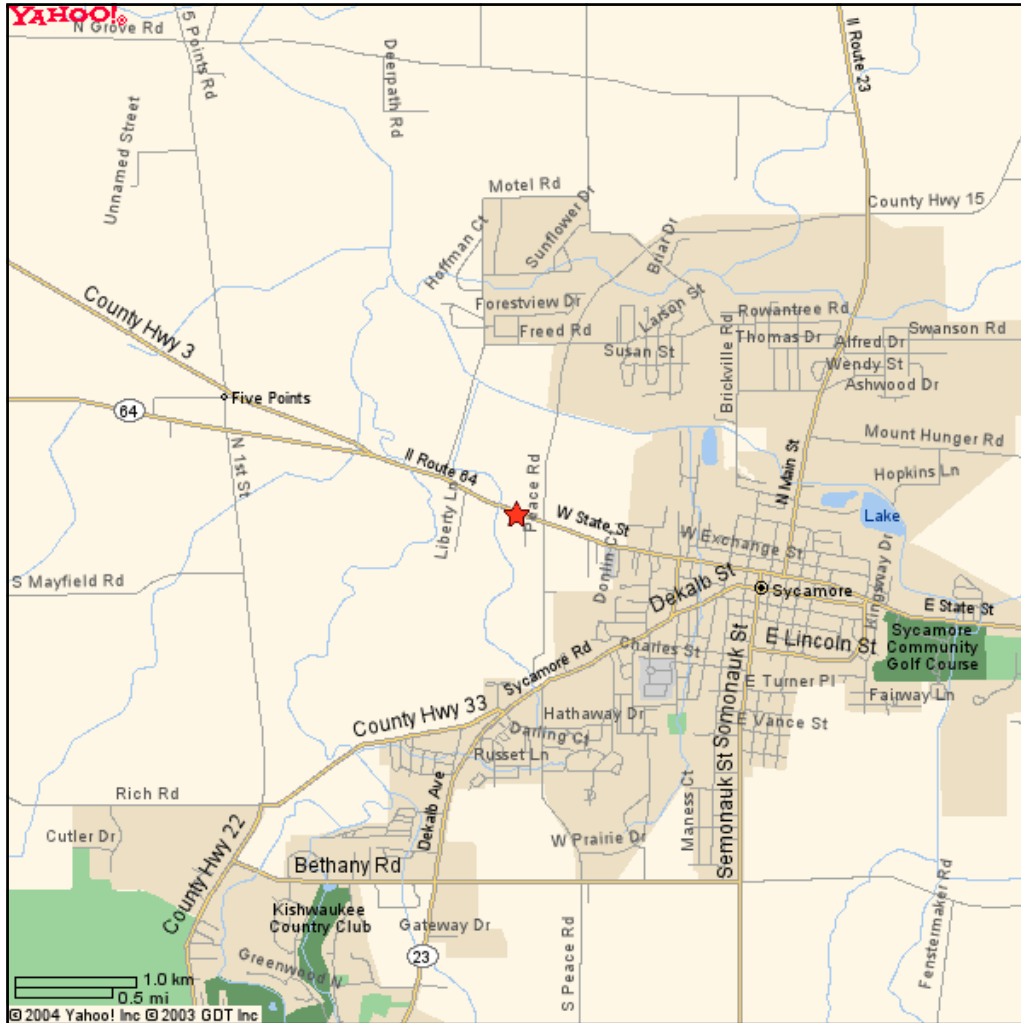

Hardwood Connection

1810 W. State Street - Sycamore, IL 60178

(815) 895-8733 - kbhardwood@aol.com

Ken & Barb Burtch, Proprietors

Tell them Dusty sent you!

Map Compliments of:

Sawdust Corners

"Where Woodworkers Gather"